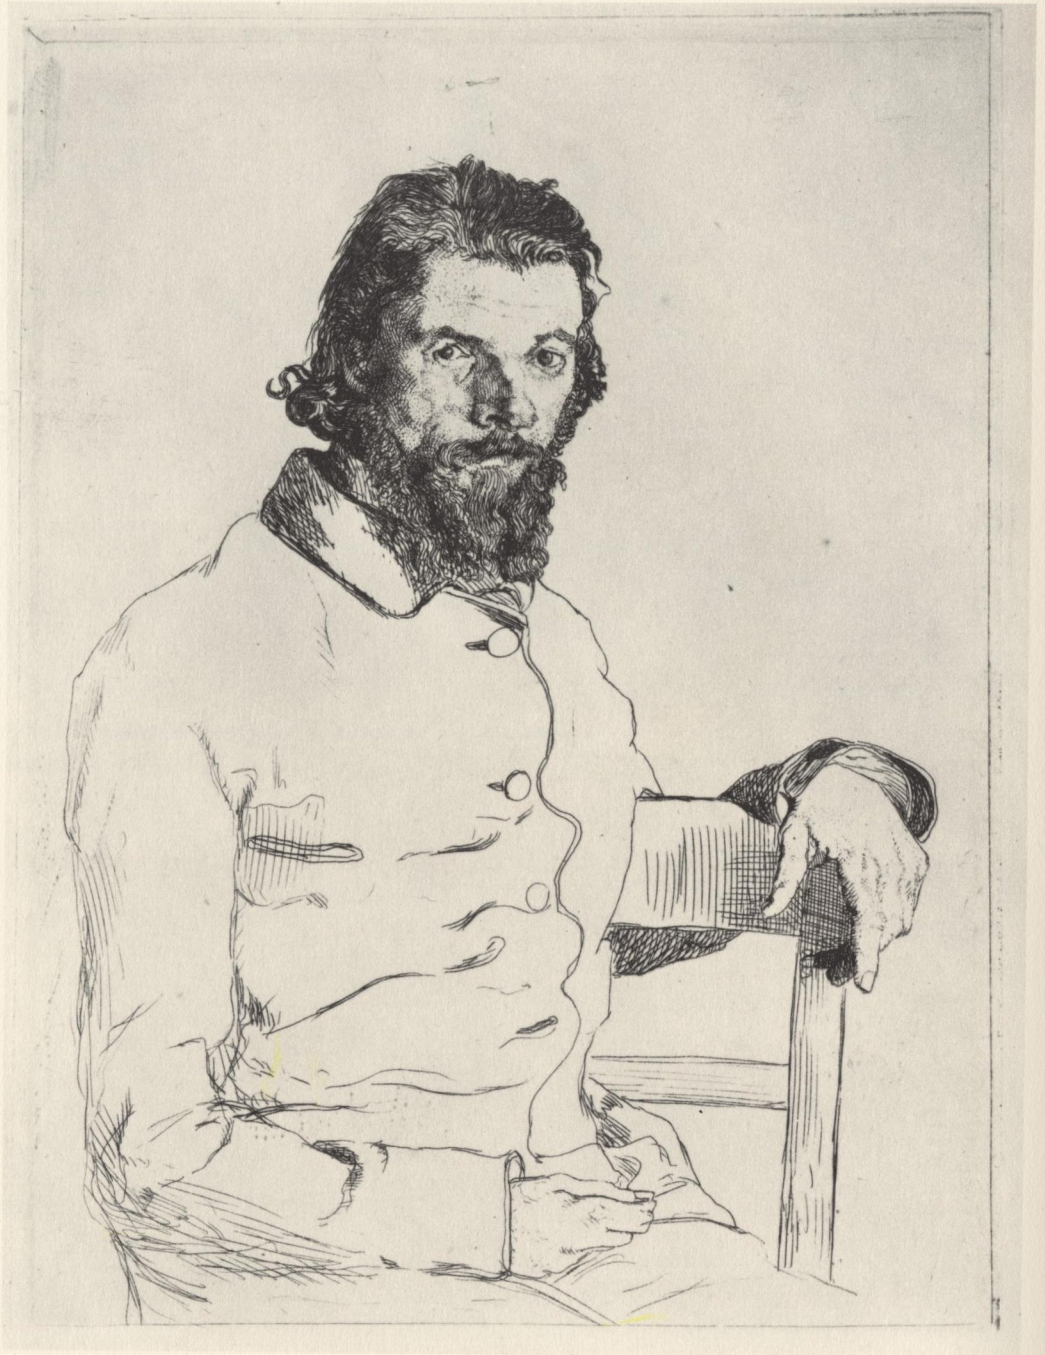

Anonymous: *Portrait of Charles Meryon*, photograph; [c.1850?]

'I am thin, short, with spindly limbs, all topped off with a head of which the front part must seem funny for lots of people.' (Charles Meryon to his father, 4 December 1850)

Cat. 1

F. Bracquemond: *Portrait of Charles Meryon*
Beraldi 77
Toledo Museum of Art